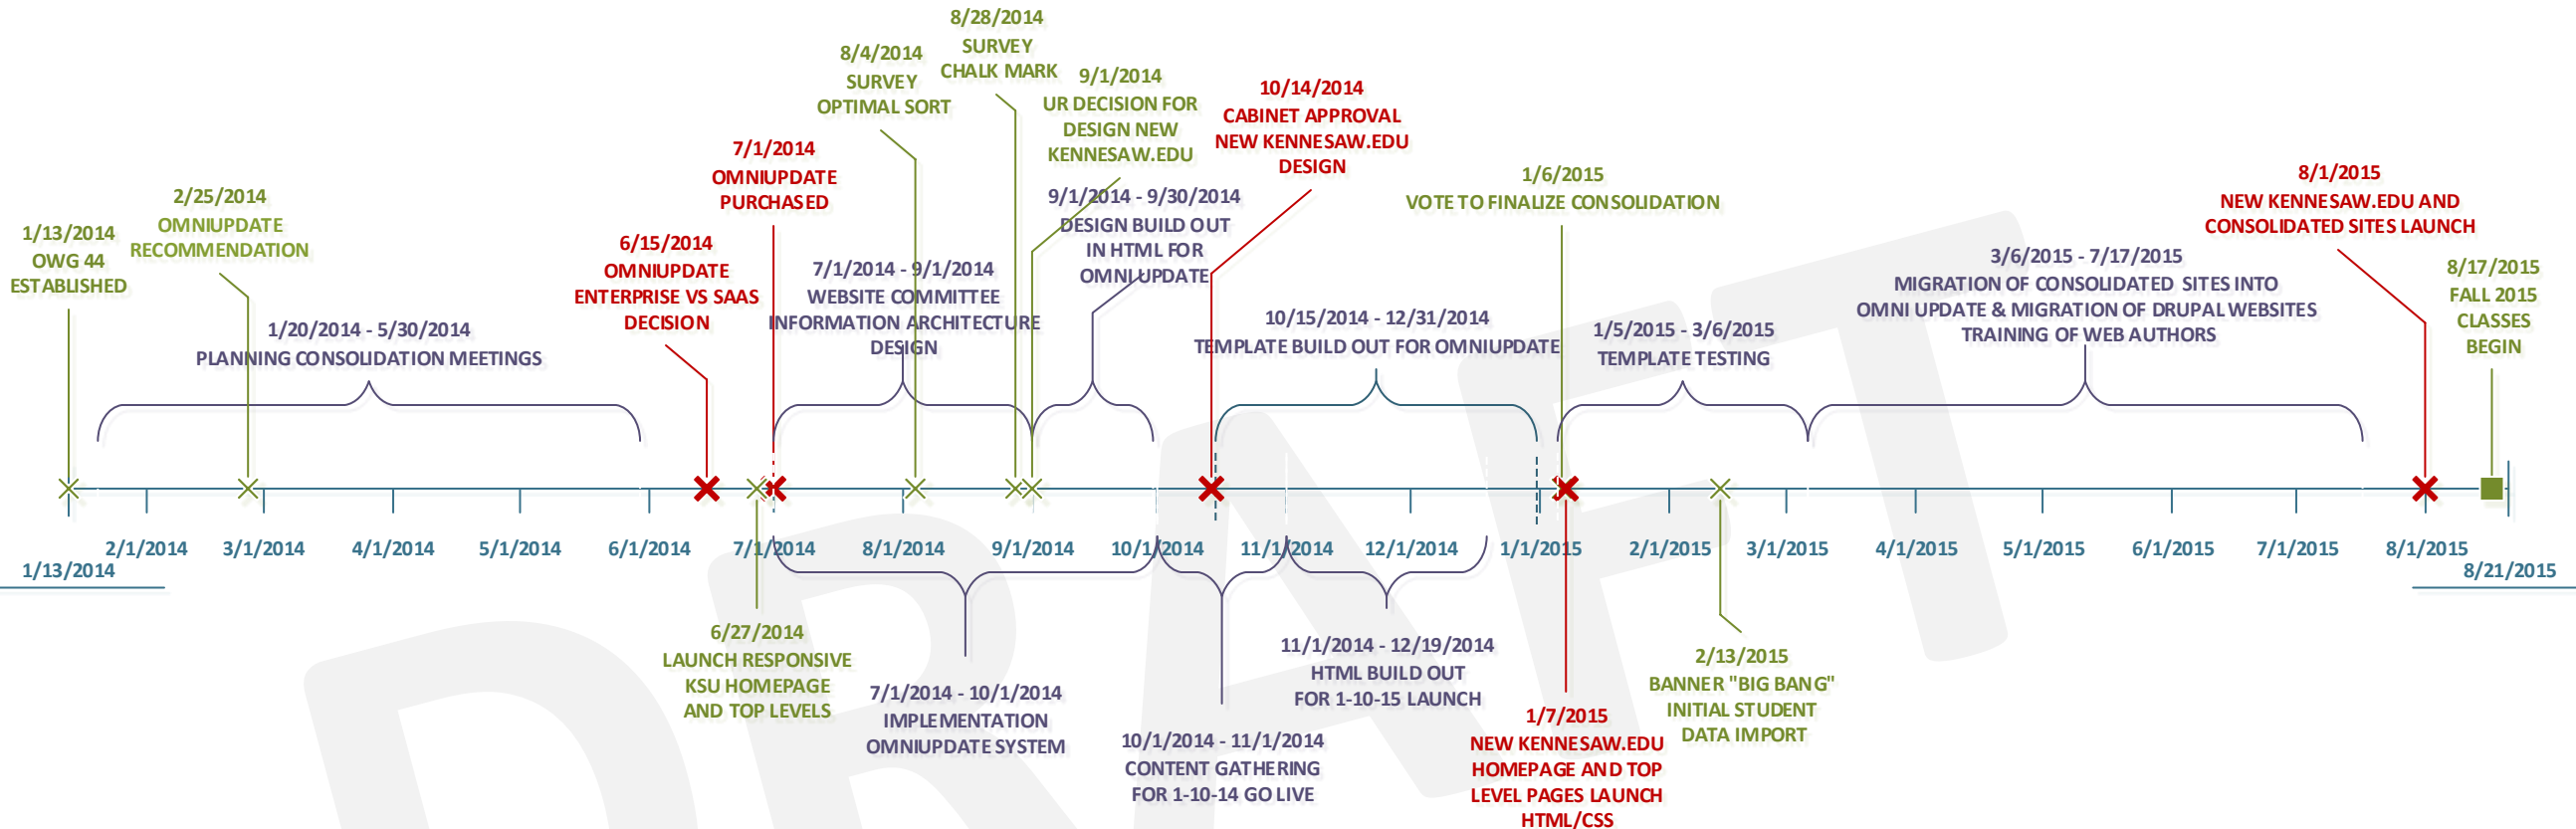

# kennesaw.edu Website Consolidation Timeline

## Sites Launching 1-7-15 in HTML/CSS:

- Homepage
- Audience Pages (ex. Prospective & Current student, faculty and staff, etc.)
- Academics Page
- Admissions and Recruitment Page(s)
- Campus Life Page
- Computing Resources Page
- Global Engagement Page
- About KSU pages
- Campus map, Parking and Directions Pages
- President's Welcome Page
- Arts and Culture Page

## Sites Launching 8-1-15 in OmniUpdate:

- All Homepage and Top Level Pages
- Migration efforts will focus on the high trafficked and critical sites and all sites being consolidated from SPSU.edu (list TBD)
- SPSU College of Engineering and Engineering Technology, College of Architecture and Construction Management, College of Computing and Software Engineering will be migrated.
- Note: Any page left on old system -I create a sub-domain for the URL (for ex: sss.kennesaw.edu)

## Post 8-1-15 migration to OmniUpdate:

- Work with Archives to store historically relevant sites

Legend	
	Critical Milestones
	Milestones
	Task Durations