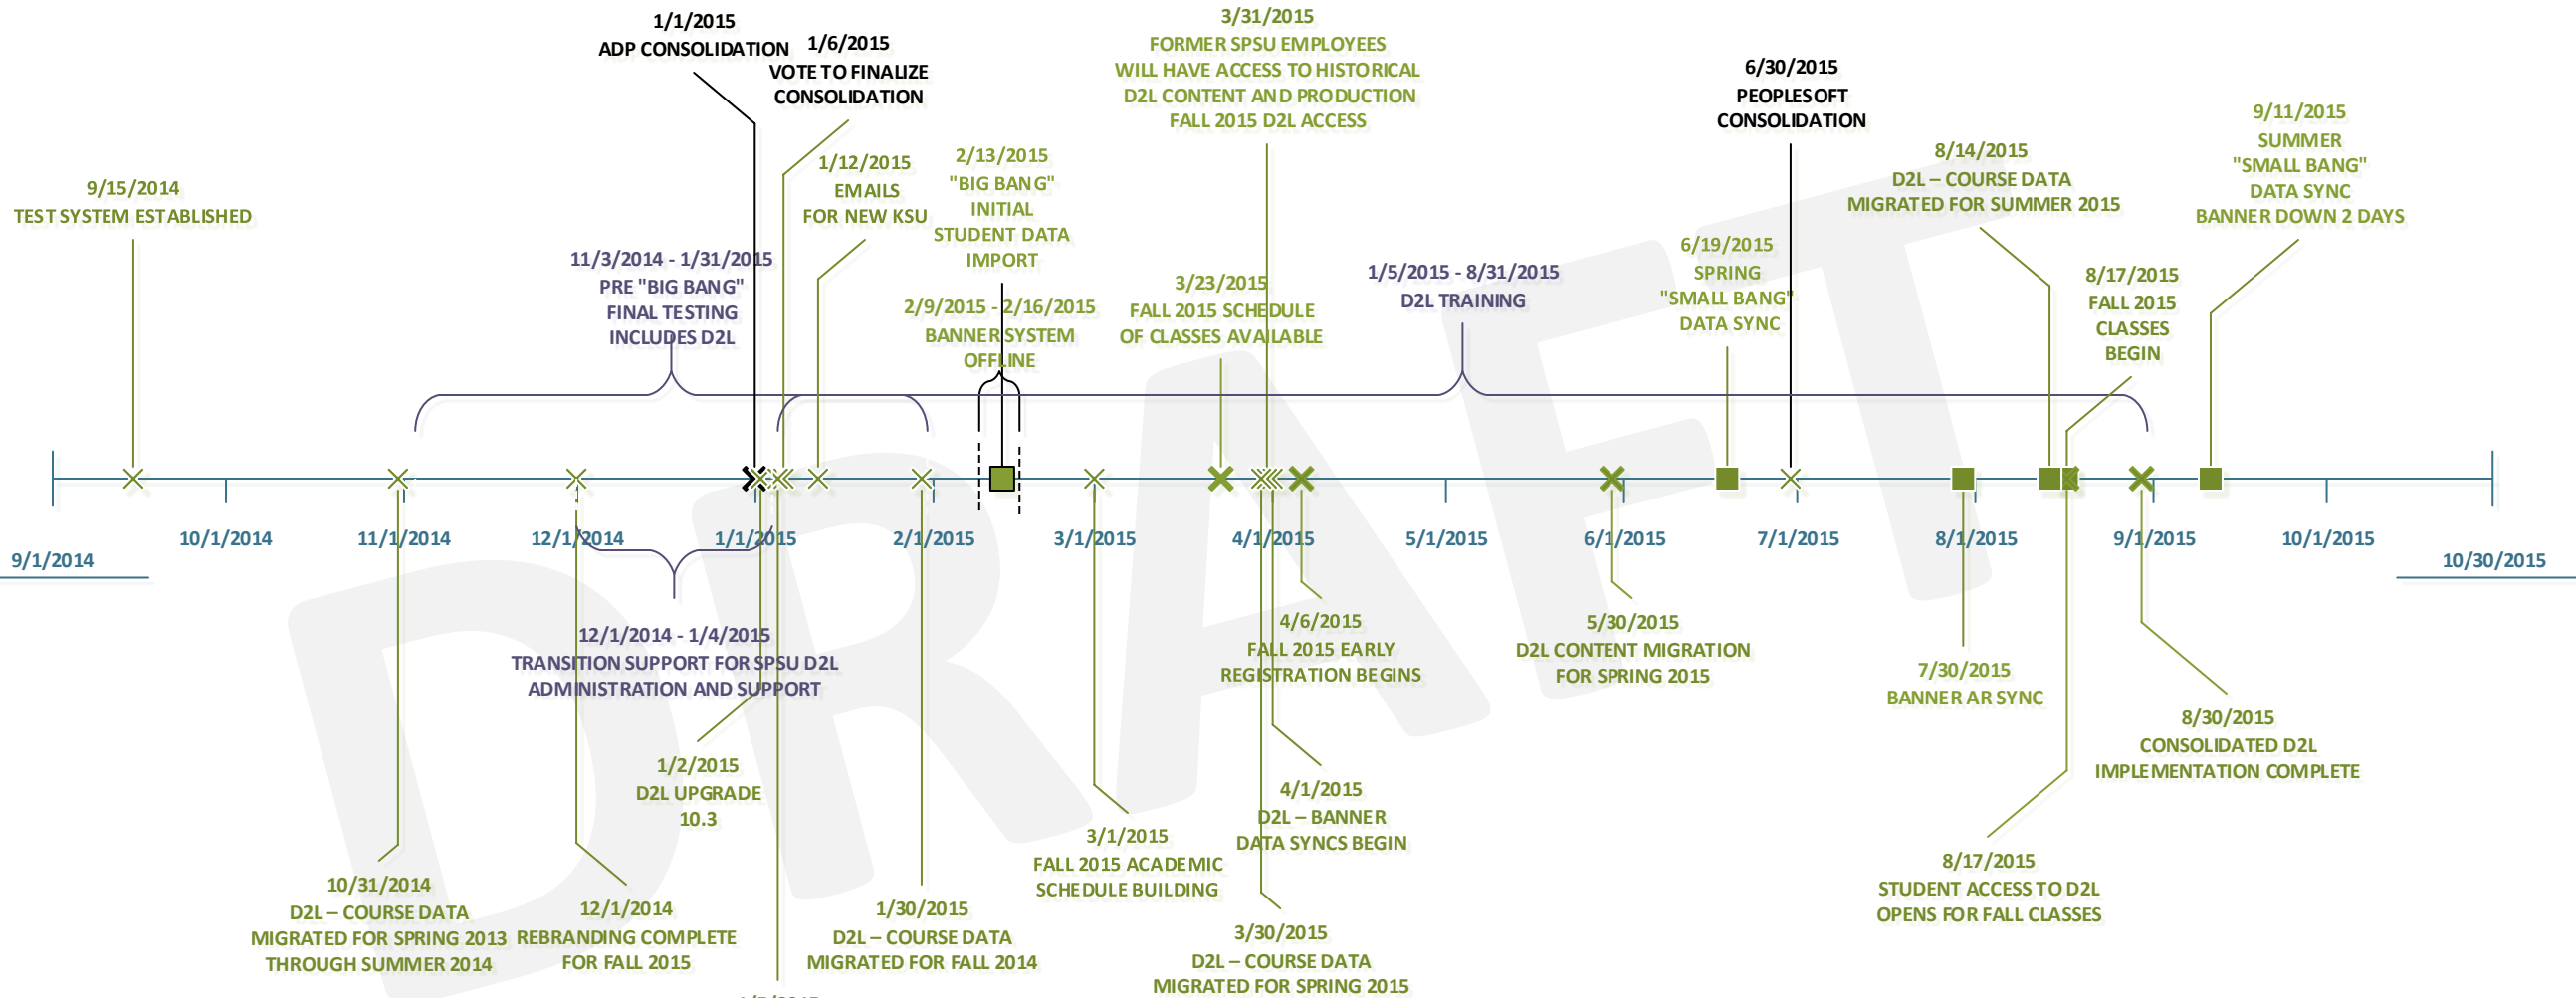

D2L Consolidation Milestone Timeline

NOTE: SPSU D2L DECOMMISSION DATES ARE THE FOLLOWING:

- ACCESS REMOVED FOR STUDENTS: 3/4/2016
- ACCESS REMOVED FOR FACULTY: 3/4/2016
- ACCESS REMOVED FOR ADMINS: 7/1/2016
- SPSU D2L INSTANCE WILL BE ARCHIVED AND DELETED: 8/31/2016