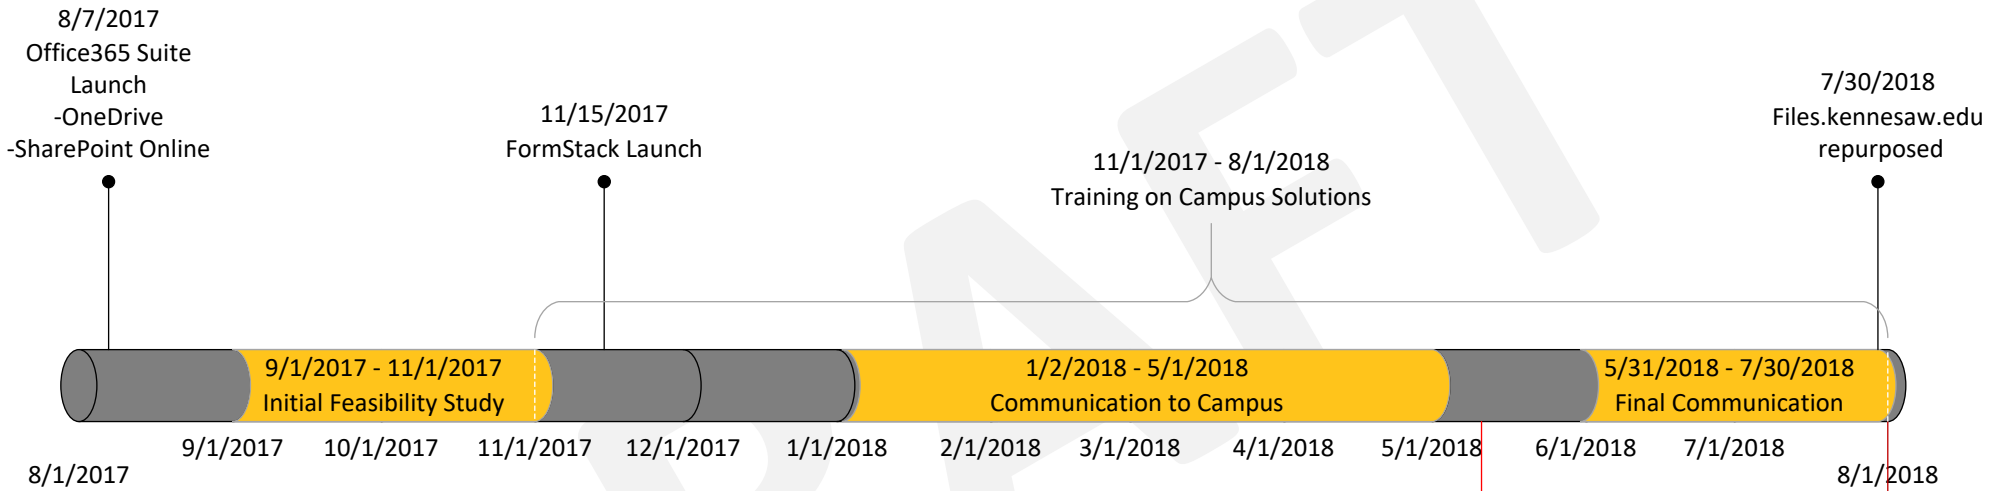

# Document Management Roadmap

**For More Information:**

- Office 365: <http://uits.kennesaw.edu/office365/>
- Document Management: <http://uits.kennesaw.edu/document-management>

**Feasibility Studies underway for future collaboration tools (extended review to allow for further product development- thru end of 2018):**